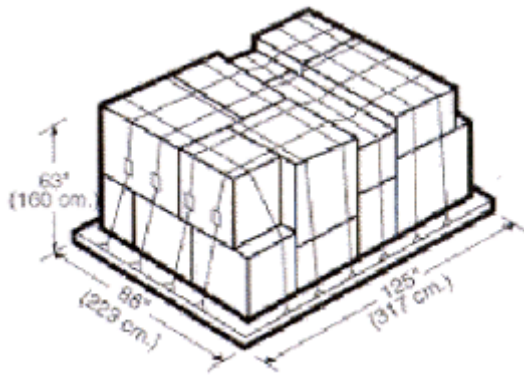

Ocean Container Dimensions

STANDARD 20'		
INSIDE LENGTH	19'4"	5.89 m
INSIDE WIDTH	7'8"	2.33 m
INSIDE HEIGHT	7'10"	2.38 m
DOOR WIDTH	7'8"	2.33 m
DOOR HEIGHT	7'6"	2.28 m
CAPACITY	1,172 ft ³	33.18 m ³
TARE WEIGHT	4,916 lb	2,229 kg
MAX. CARGO	47,999 lb	21,727 kg

	PLATFORM 20'		PLATFORM 40'	
INSIDE LENGTH	19'11"	6.07 m	40'0"	12.19 m
INSIDE WIDTH	8'0"	2.43 m	8'0"	2.43 m
INSIDE HEIGHT	7'4"	2.23 m	6'5"	1.95 m
TARE WEIGHT	6,061 lb	2,749 kg	12,783 lb	5,798 kg
MAX. CARGO	52,896 lb	23,993 kg	66,397 lb	30,117 kg

Air Container Dimensions

Main Deck Pallet

(Equivalent to IATA Type 2)

External Displacement:	606 cu ft/17.16 cu m
Maximum Gross Weight:	15,000 lb/6,804 kg
Maximum External Dimensions:	(L x W x H) Contoured
	125" x 96" x 96"
	317cm x 244cm x 244cm