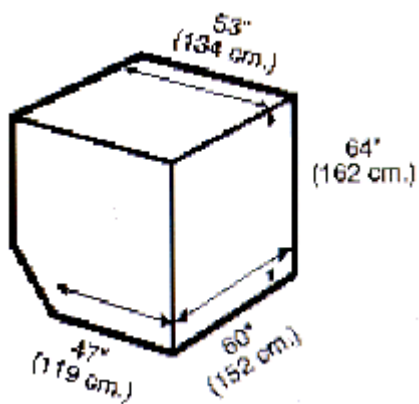

Ocean Container Dimensions

STANDARD 20'		
INSIDE LENGTH	19'4"	5.89 m
INSIDE WIDTH	7'8"	2.33 m
INSIDE HEIGHT	7'10"	2.38 m
DOOR WIDTH	7'8"	2.33 m
DOOR HEIGHT	7'6"	2.28 m
CAPACITY	1,172 ft ³	33.18 m ³
TARE WEIGHT	4,916 lb	2,229 kg
MAX. CARGO	47,999 lb	21,727 kg

P9A Lower Deck Pallet

(Equivalent to IATA Type 6)

External Displacement:	242 cu ft/6.9 cu m
Maximum Gross Weight:	7,000 lbs/3,176 kg
Maximum External Dimensions:	(L x W x H) Contoured
	125" x 60" x 63"
	317 cm x 152 cm x 160 cm

LD-11

(Equivalent to IATA Type 6)

Internal Capacity:	242 cu ft/6.9 cu m
Maximum Gross Weight:	7,000 lbs/3,176 kg
Maximum External Dimensions:	(L x W x H) Contoured
	125" x 60" x 64"
	317 cm x 162 cm x 162 cm

LD-8

(Equivalent to IATA Type 6A)

Internal Capacity:	243 cu ft/6.9 cu m
Maximum Gross Weight:	5,400 lb/2,450 kg
Maximum External Dimensions:	(L x W x H) Contoured
	96" x 60" x 64"
	228 cm x 152 cm x 162 cm