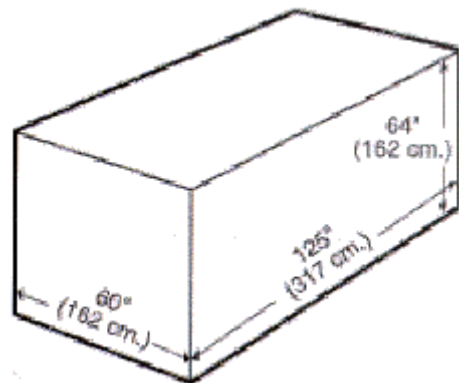

Ocean Container Dimensions

STANDARD 20'		
INSIDE LENGTH	19'4"	5.89 m
INSIDE WIDTH	7'8"	2.33 m
INSIDE HEIGHT	7'10"	2.38 m
DOOR WIDTH	7'8"	2.33 m
DOOR HEIGHT	7'6"	2.28 m
CAPACITY	1,172 ft ³	33.18 m ³
TARE WEIGHT	4,916 lb	2,229 kg
MAX. CARGO	47,999 lb	21,727 kg

Air Container Dimensions

Main Deck Pallet

(Equivalent to IATA Type 2)

External Displacement:	606 cu ft/17.16 cu m
Maximum Gross Weight:	15,000 lb/6,804 kg
Maximum External Dimensions:	(L x W x H) Contoured
	125" x 96" x 96"
	317cm x 244cm x 244cm

LD-7

(Equivalent to IATA Type 5)

External Displacement:	379.9 cu ft/10 cu m
Maximum Gross Weight:	10,200 lb/4,627 kg
Maximum External Dimensions:	(L x W x H) Contoured
	125" x 88" x 63"
	317 cm x 223 cm x 160 cm

P9A Lower Deck Pallet

(Equivalent to IATA Type 6)

External Displacement:	242 cu ft/6.9 cu m
Maximum Gross Weight:	7,000 lbs/3,176 kg
Maximum External Dimensions:	(L x W x H) Contoured
	125" x 60" x 63"
	317 cm x 152 cm x 160 cm