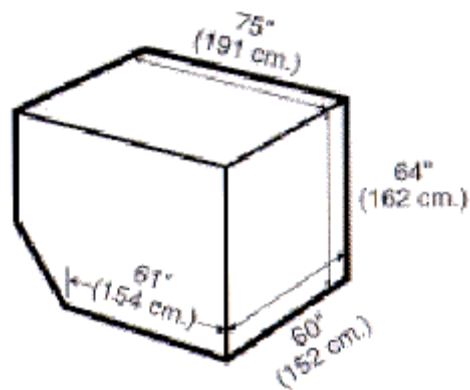

Ocean Container Dimensions

STANDARD 20'		
INSIDE LENGTH	19'4"	5.89 m
INSIDE WIDTH	7'8"	2.33 m
INSIDE HEIGHT	7'10"	2.38 m
DOOR WIDTH	7'8"	2.33 m
DOOR HEIGHT	7'6"	2.28 m
CAPACITY	1,172 ft ³	33.18 m ³
TARE WEIGHT	4,916 lb	2,229 kg
MAX. CARGO	47,999 lb	21,727 kg

P9A Lower Deck Pallet

(Equivalent to IATA Type 6)

External Displacement:	242 cu ft/6.9 cu m
Maximum Gross Weight:	7,000 lbs/3,176 kg
Maximum External Dimensions:	(L x W x H) Contoured
	125" x 60" x 63"
	317 cm x 152 cm x 160 cm

LD-11

(Equivalent to IATA Type 6)

Internal Capacity:	242 cu ft/6.9 cu m
Maximum Gross Weight:	7,000 lbs/3,176 kg
Maximum External Dimensions:	(L x W x H) Contoured
	125" x 60" x 64"
	317 cm x 162 cm x 162 cm

LD-8

(Equivalent to IATA Type 6A)

Internal Capacity:	243 cu ft/6.9 cu m
Maximum Gross Weight:	5,400 lb/2,450 kg
Maximum External Dimensions:	(L x W x H) Contoured
	96" x 60" x 64"
	228 cm x 152 cm x 162 cm