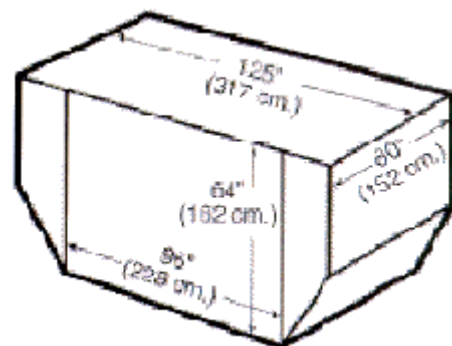

Ocean Container Dimensions

STANDARD 20'		
INSIDE LENGTH	19'4"	5.89 m
INSIDE WIDTH	7'8"	2.33 m
INSIDE HEIGHT	7'10"	2.38 m
DOOR WIDTH	7'8"	2.33 m
DOOR HEIGHT	7'6"	2.28 m
CAPACITY	1,172 ft ³	33.18 m ³
TARE WEIGHT	4,916 lb	2,229 kg
MAX. CARGO	47,999 lb	21,727 kg

LD-7

(Equivalent to IATA Type 5)

External Displacement:	379.9 cu ft/10 cu m
Maximum Gross Weight:	10,200 lb/4,627 kg
Maximum External Dimensions:	(L x W x H) Contoured
	125" x 88" x 63"
	317 cm x 223 cm x 160 cm

P9A Lower Deck Pallet

(Equivalent to IATA Type 6)

External Displacement:	242 cu ft/6.9 cu m
Maximum Gross Weight:	7,000 lbs/3,176 kg
Maximum External Dimensions:	(L x W x H) Contoured
	125" x 60" x 63"
	317 cm x 152 cm x 160 cm

LD-11

(Equivalent to IATA Type 6)

Internal Capacity:	242 cu ft/6.9 cu m
Maximum Gross Weight:	7,000 lbs/3,176 kg
Maximum External Dimensions:	(L x W x H) Contoured
	125" x 60" x 64"
	317 cm x 162 cm x 162 cm