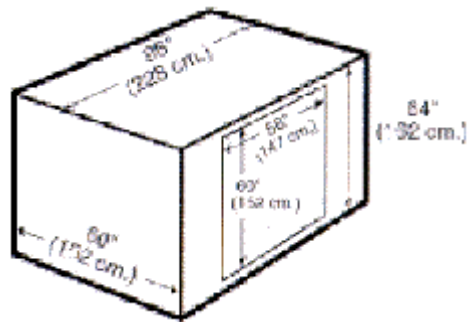

Ocean Container Dimensions

STANDARD 20'		
INSIDE LENGTH	19'4"	5.89 m
INSIDE WIDTH	7'8"	2.33 m
INSIDE HEIGHT	7'10"	2.38 m
DOOR WIDTH	7'8"	2.33 m
DOOR HEIGHT	7'6"	2.28 m
CAPACITY	1,172 ft ³	33.18 m ³
TARE WEIGHT	4,916 lb	2,229 kg
MAX. CARGO	47,999 lb	21,727 kg

P9A Lower Deck Pallet

(Equivalent to IATA Type 6)

External Displacement:	242 cu ft/6.9 cu m
Maximum Gross Weight:	7,000 lbs/3,176 kg
Maximum External Dimensions:	(L x W x H) Contoured
	125" x 60" x 63"
	317 cm x 152 cm x 160 cm

LD-11

(Equivalent to IATA Type 6)

Internal Capacity:	242 cu ft/6.9 cu m
Maximum Gross Weight:	7,000 lbs/3,176 kg
Maximum External Dimensions:	(L x W x H) Contoured
	125" x 60" x 64"
	317 cm x 162 cm x 162 cm

LD-8

(Equivalent to IATA Type 6A)

Internal Capacity:	243 cu ft/6.9 cu m
Maximum Gross Weight:	5,400 lb/2,450 kg
Maximum External Dimensions:	(L x W x H) Contoured
	96" x 60" x 64"
	228 cm x 152 cm x 162 cm