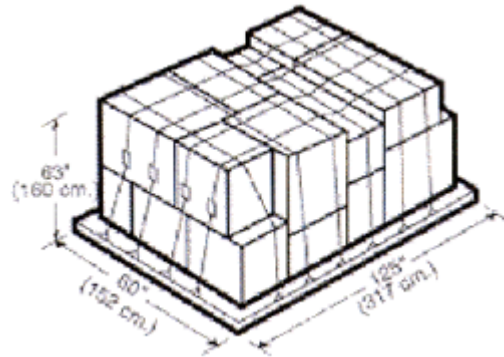

Ocean Container Dimensions

STANDARD 20'		
INSIDE LENGTH	19'4"	5.89 m
INSIDE WIDTH	7'8"	2.33 m
INSIDE HEIGHT	7'10"	2.38 m
DOOR WIDTH	7'8"	2.33 m
DOOR HEIGHT	7'6"	2.28 m
CAPACITY	1,172 ft ³	33.18 m ³
TARE WEIGHT	4,916 lb	2,229 kg
MAX. CARGO	47,999 lb	21,727 kg

	PLATFORM 20'		PLATFORM 40'	
INSIDE LENGTH	19'11"	6.07 m	40'0"	12.19 m
INSIDE WIDTH	8'0"	2.43 m	8'0"	2.43 m
INSIDE HEIGHT	7'4"	2.23 m	6'5"	1.95 m
TARE WEIGHT	6,061 lb	2,749 kg	12,783 lb	5,798 kg
MAX. CARGO	52,896 lb	23,993 kg	66,397 lb	30,117 kg

Air Container Dimensions

Main Deck Pallet

(Equivalent to IATA Type 2)

External Displacement:	606 cu ft/17.16 cu m
Maximum Gross Weight:	15,000 lb/6,804 kg
Maximum External Dimensions:	(L x W x H) Contoured
	125" x 96" x 96"
	317cm x 244cm x 244cm

LD-7

(Equivalent to IATA Type 5)

External Displacement:	379.9 cu ft/10 cu m
Maximum Gross Weight:	10,200 lb/4,627 kg
Maximum External Dimensions:	(L x W x H) Contoured
	125" x 88" x 63"
	317 cm x 223 cm x 160 cm