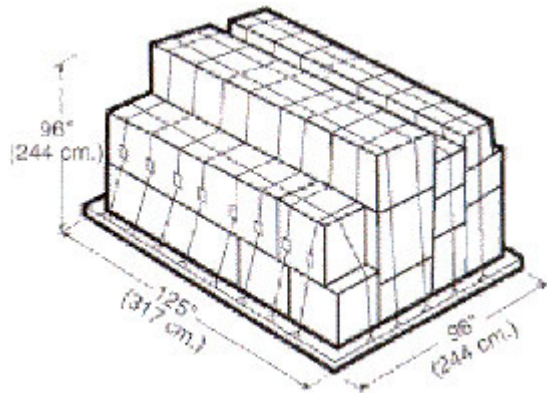

Air Container Dimensions

Main Deck Pallet

(Equivalent to IATA Type 2)

External Displacement:	606 cu ft/17.16 cu m
Maximum Gross Weight:	15,000 lb/6,804 kg
Maximum External Dimensions:	(L x W x H) Contoured
	125" x 96" x 96"
	317cm x 244cm x 244cm